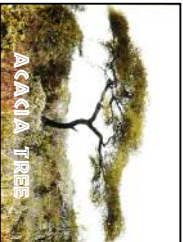

# AFRICAN GRASSLANDS FOOD WEB CUT-AND-PASTE

*Directions:* Cut out each picture and design it into a food web. Make sure you have all the pieces settled before gluing them into your notebook. Be sure to draw arrows to depict energy flow between every organism. For the decomposers, you can glue them toward the side and draw a bracket } to indicate that all organisms eventually flow towards them.